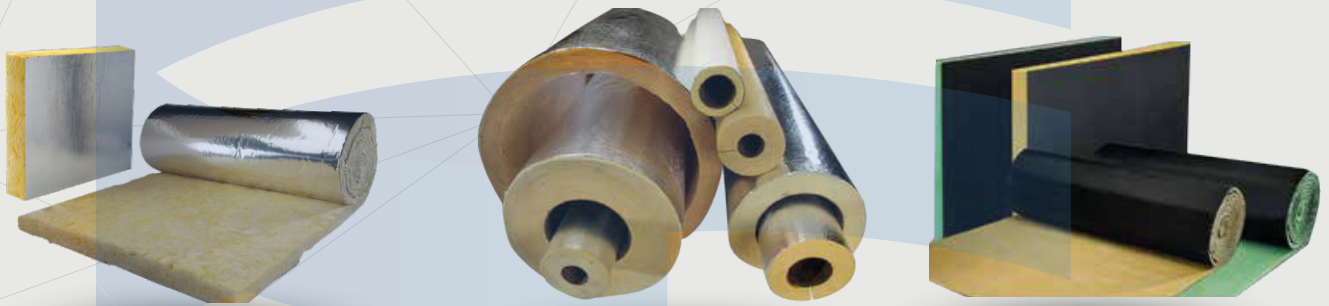

* ABRO TAPE (ALUMIOM TAPE FOIL)
 * ORGIN : USA
 * (3450 FSK – 2290 PLAIN)

means insulation!

KIMMCO FIBER GLASS INSULATION
 * ORGIN: KUWAIT
 * PRODUCTS:

DUCT INSULATION (KDI)
 DUCT LINER (KCL)
 DUCT BUILDING ROLL (KBR)
 KIMMCO RIGID PIPE COVERING (K450 & K450+)

* AFICO FIBER GLASS INSULATION
 * ORGIN: KSA
 * PRUDCTS:

DUCT PIPE INSULATION RIGID (PI)
 DUCT BULIDING ROLL (FDU)
 DUCT LINER INSULTION (DL)